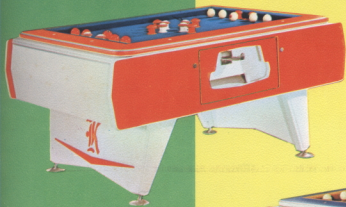

the Deluxe

apollo

Distributed by:

Klub Pool

Life Time Sturdy Construction

An Operator's Dream Come True

Proven jam-proof, cheat-proof coin
mechanism.

Fits Any Location

Available in 56" x 40" regular size
or 77" x 45" jumbo size.

Entire Cabinet finished
with
HIGH PRESSURE
LAMINATES
by Wilson Art