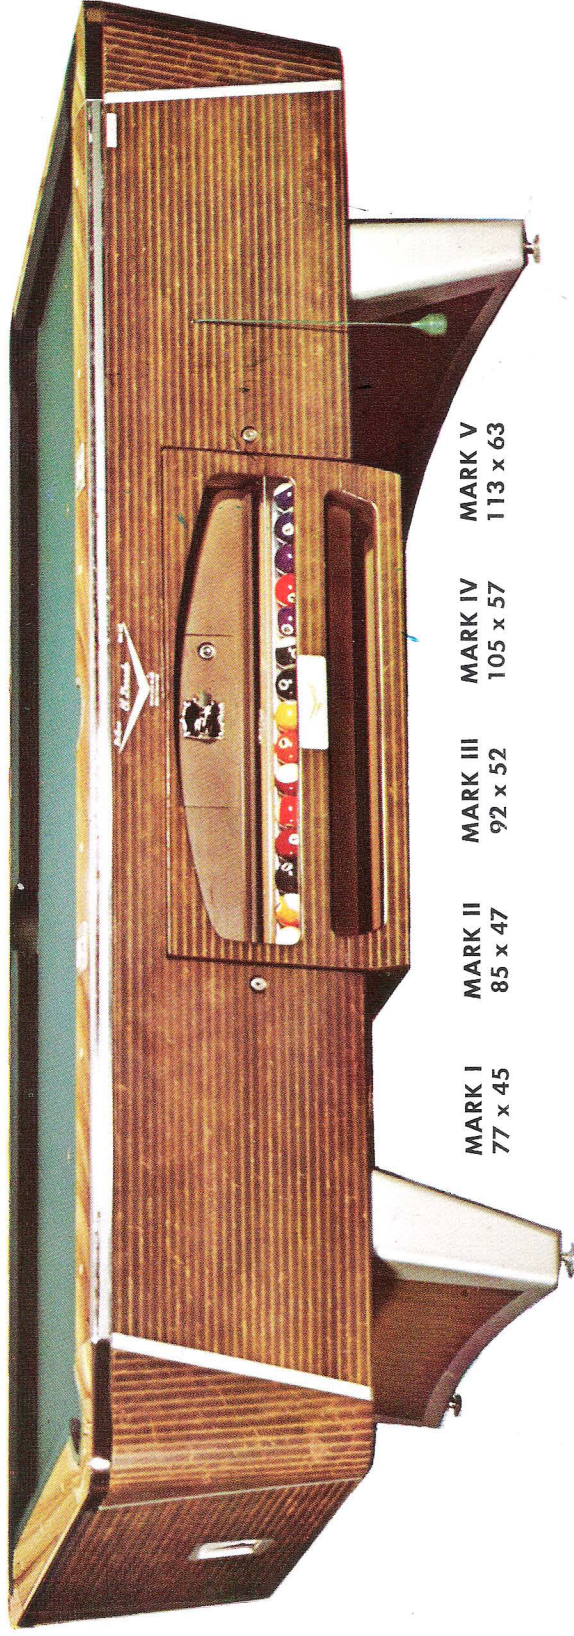

Colorado for '63

DELUXE

MARK I
77 x 45

MARK II
85 x 47

MARK III
92 x 52

MARK IV
105 x 57

MARK V
113 x 63

- New Design all formica top frame
- New Design 16 gauge chrome plated steel corner pockets
- Introducing unique new scoring markers recessed into top frame
- Recessed removable ball drawer contains entire mechanism
- Slate need not be removed to adjust aluminum ball divider, simply remove drawer for easy access
- Recessed ABT coin chute
- Flawless jam proof ball mechanism
- Aluminum extrusion between cabinet and top frame, no screws showing

- New design tapered legs slip into place
- Cue ball return, chalk holder, and cue stick box all on shooters end
- Full ball viewer permits balls to be seen from any angle
- Recessed pocket rubber
- Molded rubber boots
- Molded rubber chalk holder
- Professional — Molded rubber cushions
- First quality balls, sticks and cloth
- Available in three magnificent finishes — Platinum walnut, Teak and Mahogany