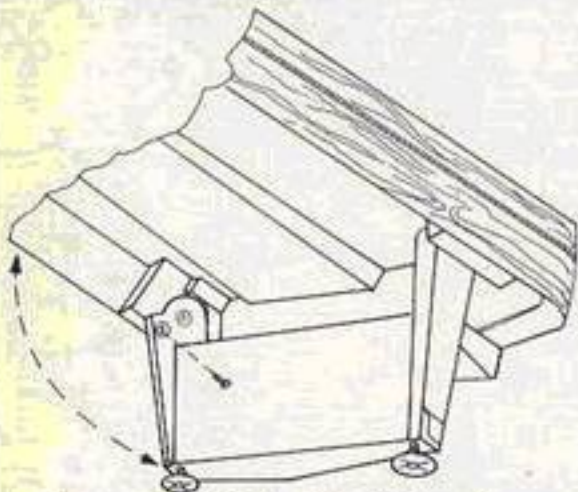

Legs are folded under table and are swung into position and bolted there for rapid set up and unsurpassed support. Legs never leave table.

New Five inch die cast leg leveler with 1/2" thick threaded portion. Leveler screws into special die cast "T" nut 2-1/8" long.

16 Gauge chrome plated corner sections with recessed molded pocket rubber.

Separate-maximum security steel cash box.