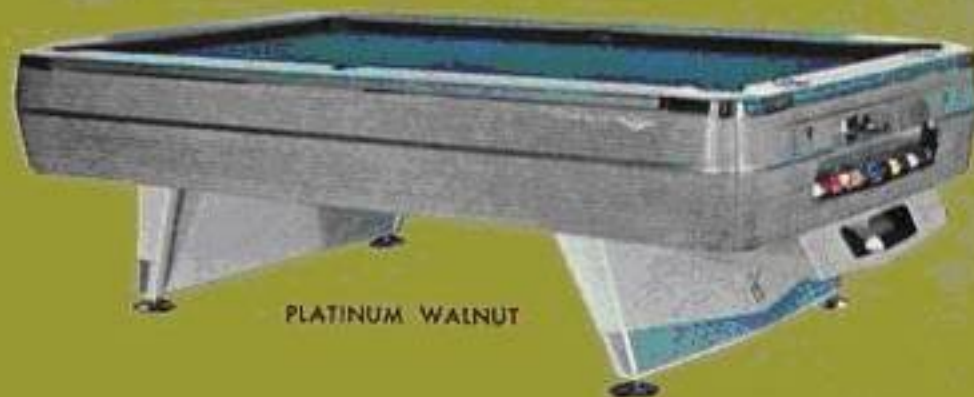

TEAK

Deluxe Eldorado "66"

EBONY

PLATINUM WALNUT

Distributed By:

Irving Kaye Sales Corporation

363 PROSPECT PLACE BROOKLYN 38, N. Y.

STerling 3-1200

Unique, all new runway system (trackless) is Rapid, Silent and positively jam-proof.

Main runway of table slides out in seconds for access to inside of table. NEVER again remove slate to clean the inside of a table.

Entire mechanism is contained in new compact, pull out service drawer. Absolutely no working parts on inside of table. CUE BALL LOCKS IN AT END OF GAME.

Service drawers are keyed alike for ease of route operation. One key opens both locks. Separate key for cash box. Full Plexiglass ball viewer.

16 Gauge chrome plated corner sections with recessed molded pocket rubber.

Separate-maximum security steel cash box.