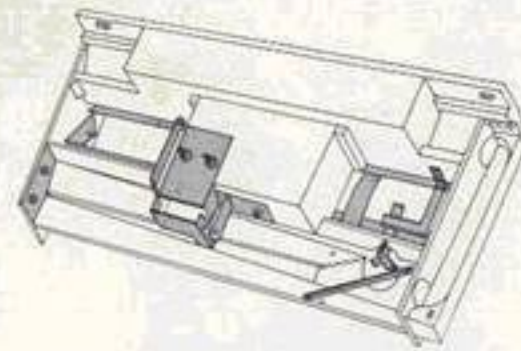

Unique, all new runway system (trackless) is Rapid, Silent and positively jam-proof.

Main runway of table slides out in seconds for access to inside of table. NEVER again remove slate to clean the inside of a table.

Entire mechanism is contained in new compact, pull out service drawer. Absolutely no working parts on inside of table. CUE BALL LOCKS IN AT END OF GAME.

Service drawers are keyed alike for ease of route operation. One key opens both locks. Separate key for cash box. Full Plexiglass ball viewer.

16 Gauge chrome plated corner sections with recessed molded pocket rubber.

Separate-maximum security steel cash box.