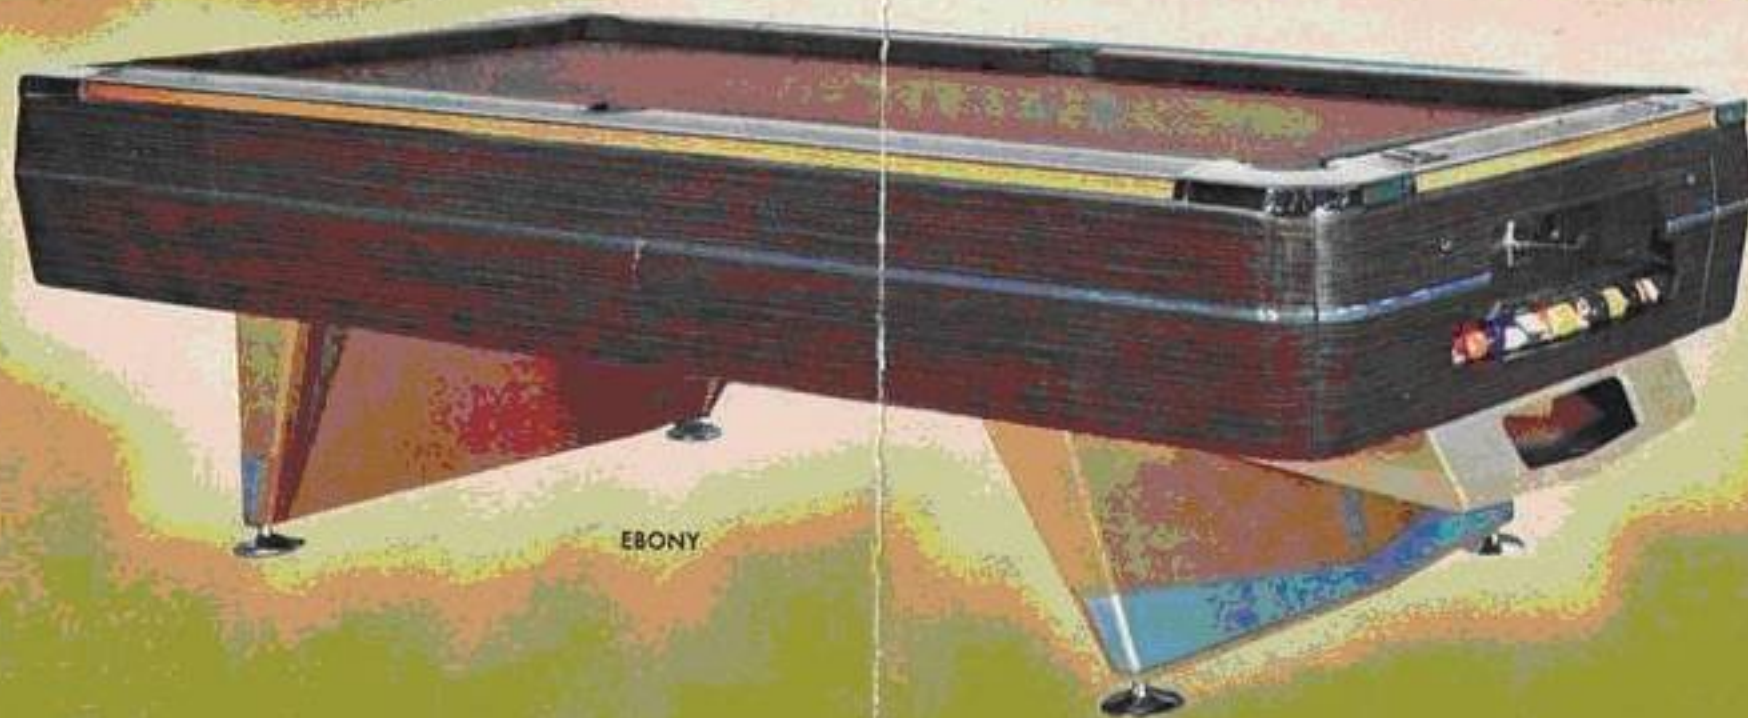

TEAK

Deluxe Eldorado "66"

EBONY

PLATINUM WALNUT

Distributed By:

Irving Kaye Sales Corporation

363 PROSPECT PLACE BROOKLYN 38, N. Y.

STerling 3-1200

Unique, all new runway system (trackless) is Rapid, Silent and positively jam-proof.

Main runway of table slides out in seconds for access to inside of table. NEVER again remove slate to clean the inside of a table.

Entire mechanism is contained in new compact, pull out service drawer. Absolutely no working parts on inside of table. CUE BALL LOCKS IN AT END OF GAME.

Service drawers are keyed alike for ease of route operation. One key opens both locks. Separate key for cash box. Full Plexiglass ball viewer.