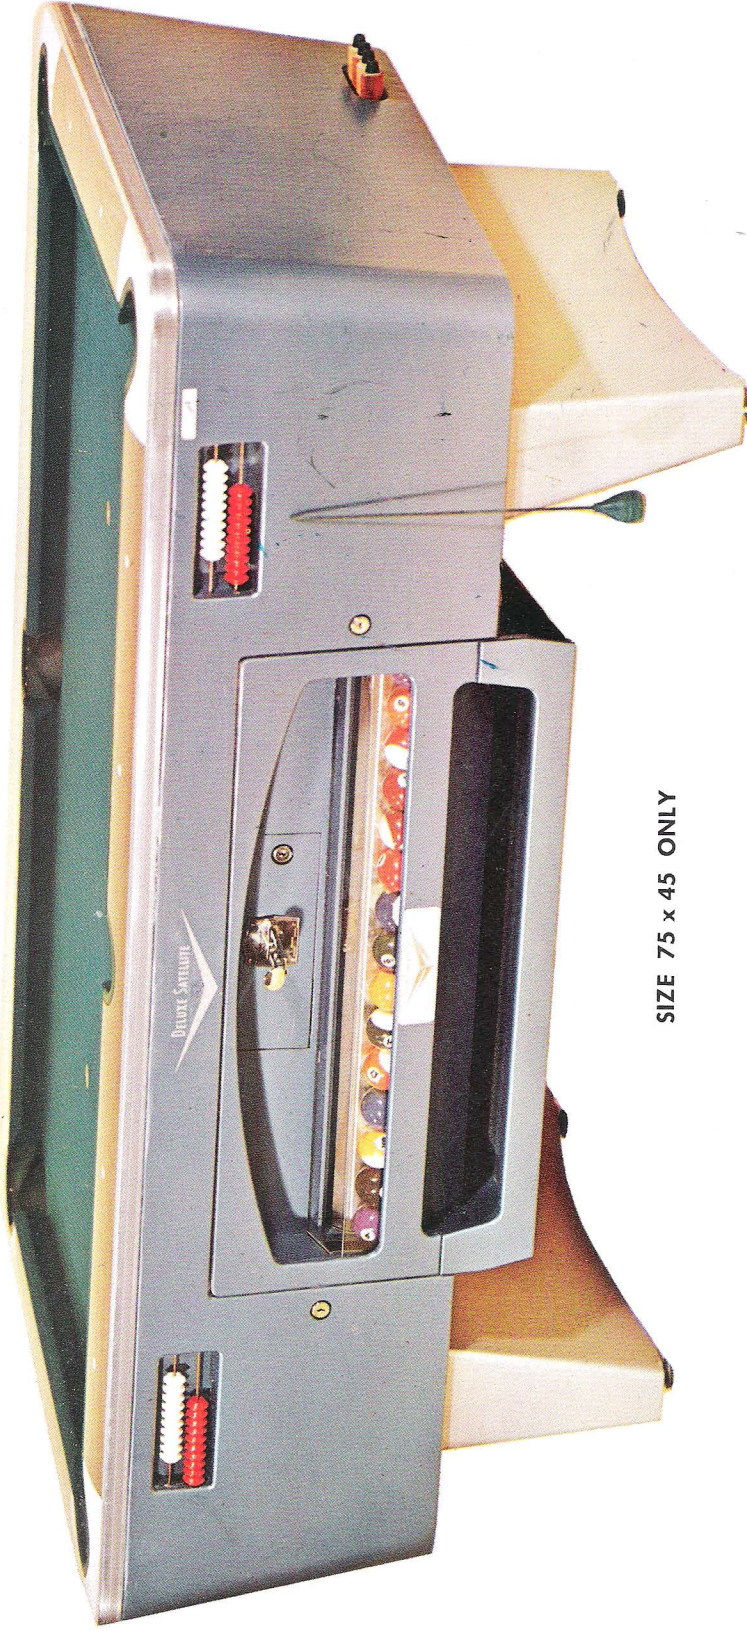

# DELUXE Satellite

DELUXE

SIZE 75 x 45 ONLY

- The First Advance Towards Color — A Gleaming, Eye Appealing Iridescent Blue With Shimmering Silver Legs
- White Formica Corner Pockets
- Teakwood Grained Formica Top Frame
- Extruded Aluminum Molding Between Cabinet and Top Frame — No Screws Showing
- Same Original and Advanced Recessed Features as Deluxe Eldorado
- ABT Coin Chutes Used Exclusively
- Flawless Jam Proof Coin Mechanism
- Recessed Pocket Rubber
- Cue Ball Returns at Shooters End
- Molded Rubber Chalk Holder
- Full Ball Viewer Permits Balls to be Seen From Any Angle
- Professional Molded Rubber Cushions
- First Quality Balls, Sticks and Cloth