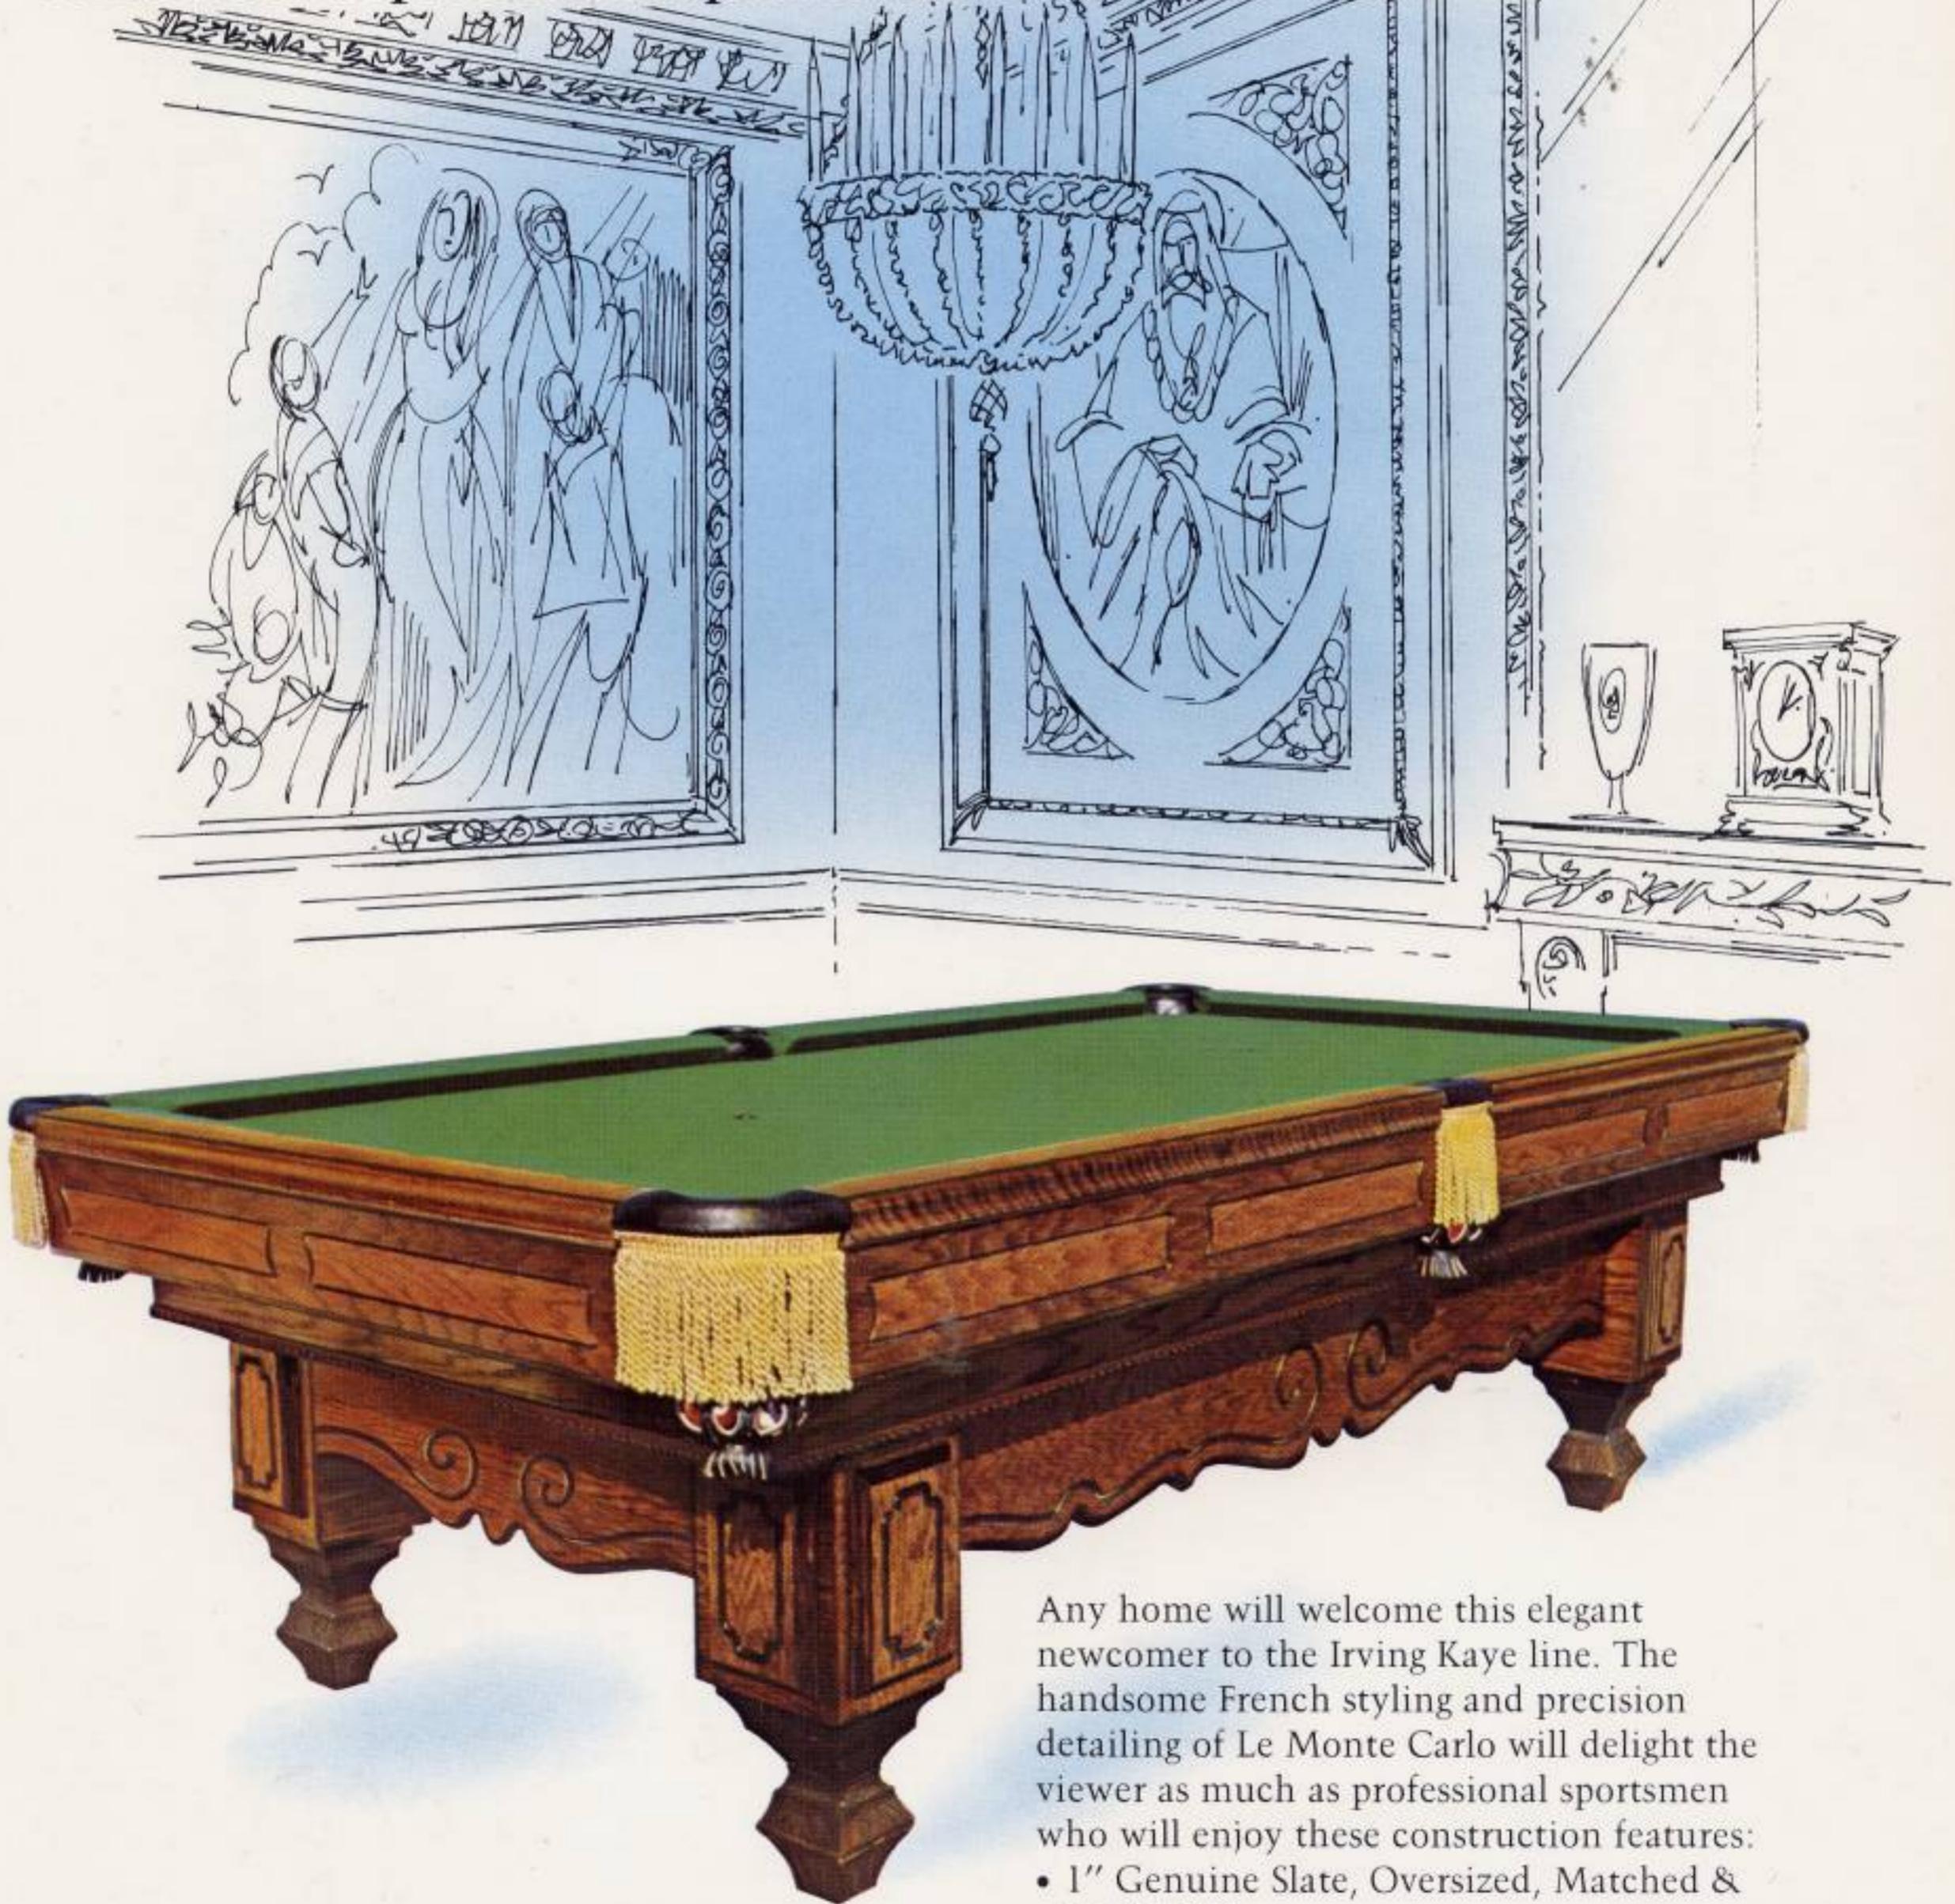

Le Monte Carlo

A magnificent pool table with design influenced by the French ...
Constructed to professional specifications.

Any home will welcome this elegant newcomer to the Irving Kaye line. The handsome French styling and precision detailing of Le Monte Carlo will delight the viewer as much as professional sportsmen who will enjoy these construction features:

- 1" Genuine Slate, Oversized, Matched & Registered
- Solid Oak and Oak Veneer throughout
- 2" x 6" Solid Kiln Dried Lumber Understructure
- Rich Leather Pockets

Irving Kaye Co. Inc.

48 Union Street

Stamford, CT 06906