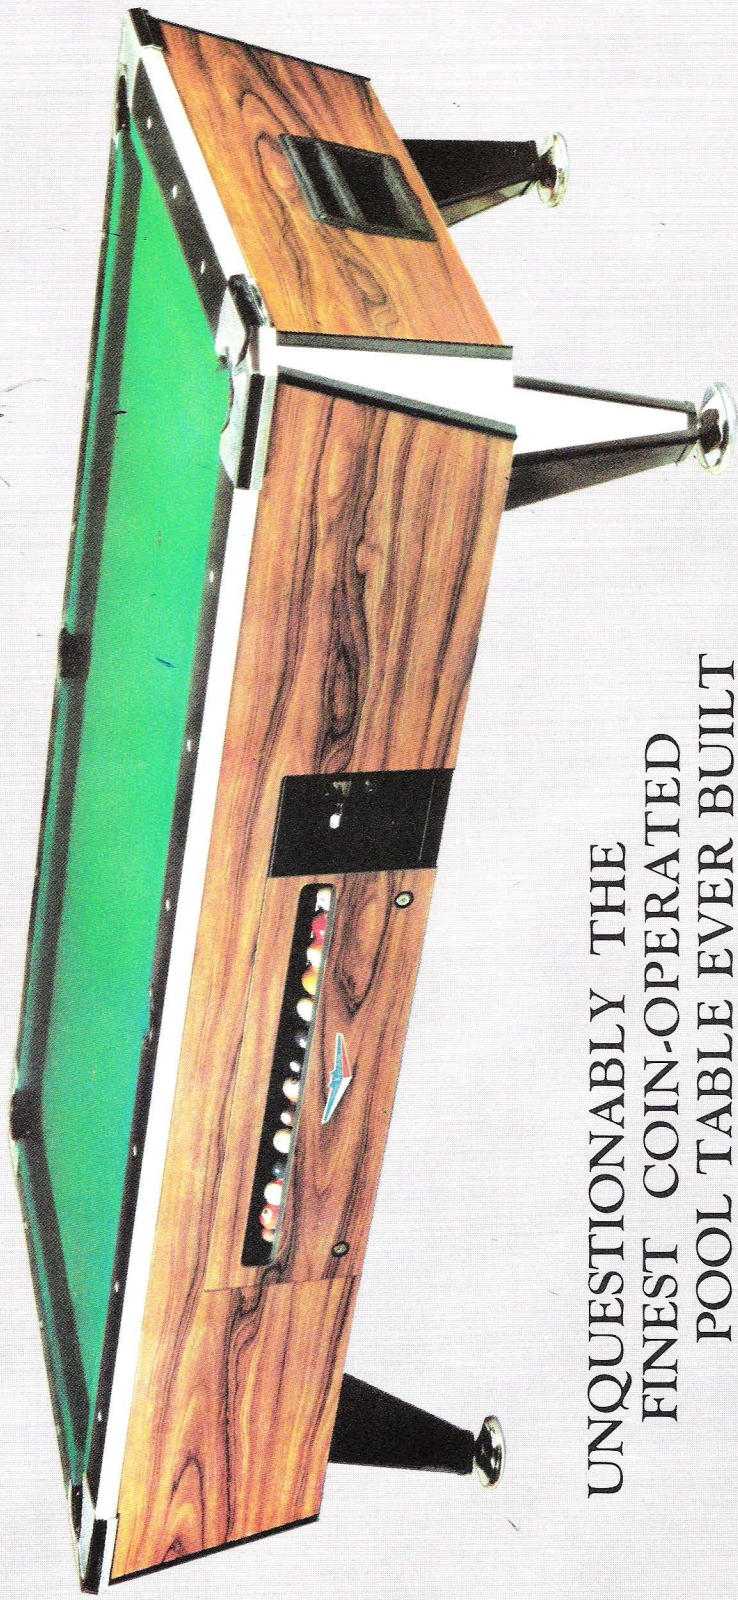

INTRODUCING

The SILVER SHADOW

THE 'ROLLS ROYCE' OF POOL TABLES

UNQUESTIONABLY THE
FINEST COIN-OPERATED
POOL TABLE EVER BUILT

Irving Kage Co. Inc.

EXCLUSIVE FEATURES

- All 3/4" PLYWOOD construction.
- New LARGER CAPACITY cash box. Entire cash box and housing of 16 GAUGE STEEL. Pull out operation with built-in TAMPER PROOF meter.
- All steel CHEAT PROOF mechanism.
- DIE CAST FRAMES around ball retrieval openings.
- DIE CAST TRIPLE CHROME PLATED upper corner section.
- 16 gauge steel lower corner with chrome plated steel mirror insert.
- Indestructible ALL STEEL LEG with matching steel mirror insert.
- New ONE PIECE chrome plated leg leveler.
- New DOUBLE LOCK ASSEMBLY for viewer door.
- Deeper cabinet gives 2" ADDITIONAL PITCH to the ALUMINUM ball tracks.
- Entire cabinet laminated with EXCLUSIVE PATTERN formica.
- Most EXTENSIVE SLATE SUPPORT under-structure in the industry.
- Recessed storage areas for cue sticks and triangles.
- Cue ball returns to shooters end, numbered balls return to rackers end. Cue locks in at end of game.
- Available in push chute or BATTERY OPERATED, PROGRAMMABLE, ELECTRONIC drop chute.

SPECIFICATIONS

- **SILVER SHADOW 6**
 - Playfield Area 36" x 72"
 - Overall Size 49" x 85"
- **SILVER SHADOW 7**
 - Playfield Area 39" x 78"
 - Overall Size 52" x 92"
- **SILVER SHADOW 8**
 - Playfield Area 44" x 88"
 - Overall Size 57" x 101"
- All tables packed for shipment in TRIPLE WALL corrugated carton
- Legs and accessories packed within special compartment in table.