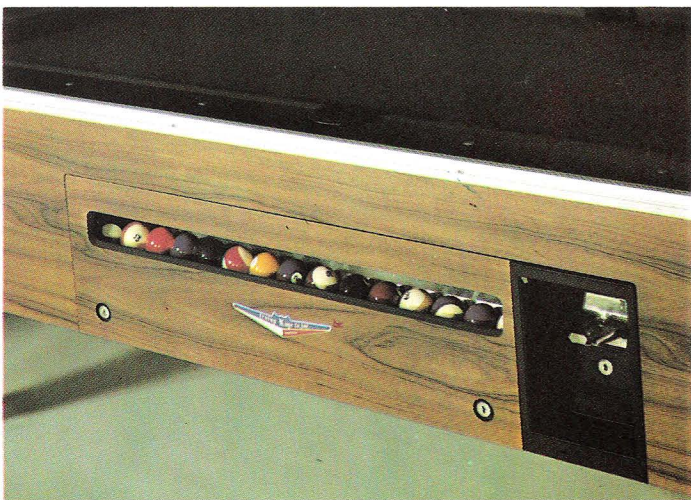

INTRODUCING

The SILVER SHADOW

THE 'ROLLS ROYCE' OF POOL TABLES

UNQUESTIONABLY THE
FINEST COIN-OPERATED
POOL TABLE EVER BUILT

Irving Kage Co. Inc.

EXCLUSIVE FEATURES

- All 3/4" PLYWOOD construction.
- New LARGER CAPACITY cash box. Entire cash box and housing of 16 GAUGE STEEL. Pull out operation with built-in TAMPER PROOF meter.
- All steel CHEAT PROOF mechanism.
- DIE CAST FRAMES around ball retrieval openings.
- DIE CAST TRIPLE CHROME PLATED upper corner section.
- 16 gauge steel lower corner with chrome plated steel mirror insert.
- Indestructible ALL STEEL LEG with matching steel mirror insert.
- New ONE PIECE chrome plated leg leveler.
- New DOUBLE LOCK ASSEMBLY for viewer door.
- Deeper cabinet gives 2" ADDITIONAL PITCH to the ALUMINUM ball tracks.
- Entire cabinet laminated with EXCLUSIVE PATTERN formica.
- Most EXTENSIVE SLATE SUPPORT under-structure in the industry.
- Recessed storage areas for cue sticks and triangles.
- Cue ball returns to shooters end, numbered balls return to rackers end. Cue locks in at end of game.
- Available in push chute or BATTERY OPERATED, PROGRAMMABLE, ELECTRONIC drop chute.

SPECIFICATIONS

- **SILVER SHADOW 6**
 - Playfield Area 36" x 72"
 - Overall Size 49" x 85"
- **SILVER SHADOW 7**
 - Playfield Area 39" x 78"
 - Overall Size 52" x 92"
- **SILVER SHADOW 8**
 - Playfield Area 44" x 88"
 - Overall Size 57" x 101"
- All tables packed for shipment in TRIPLE WALL corrugated carton
- Legs and accessories packed within special compartment in table.