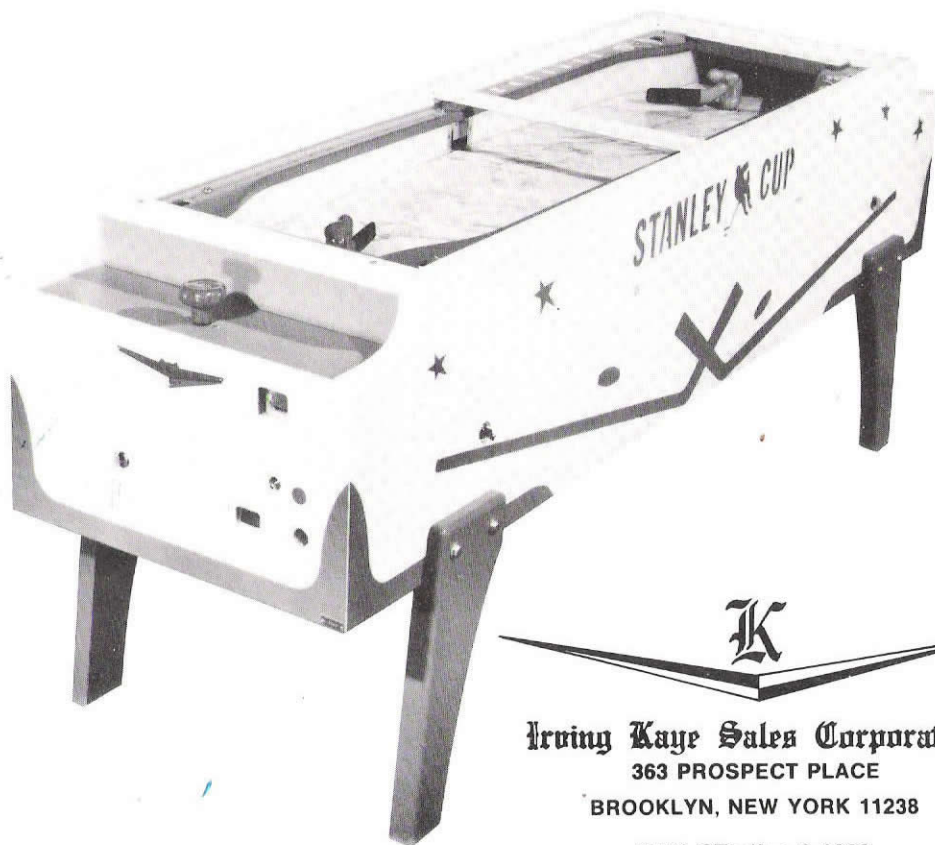

The realistic, championship playfield is enclosed in a rugged, sturdy cabinet and is protected by tempered glass. The "hockey players" are made of special cast aluminum alloy for extra durability, and each is dipped in vinyl to provide a more striking appearance. Electronic features include a fully illuminated playfield, automatic ball lifter, a drum scoring and ball counting unit and a gong.

25¢ PLAY — ADJUSTABLE TO 2 for 25¢

Size: 7' long x 2' wide x 3' high.

IK

Irving Kaye Sales Corporation

363 PROSPECT PLACE

BROOKLYN, NEW YORK 11238

(212) STerling 3-1200