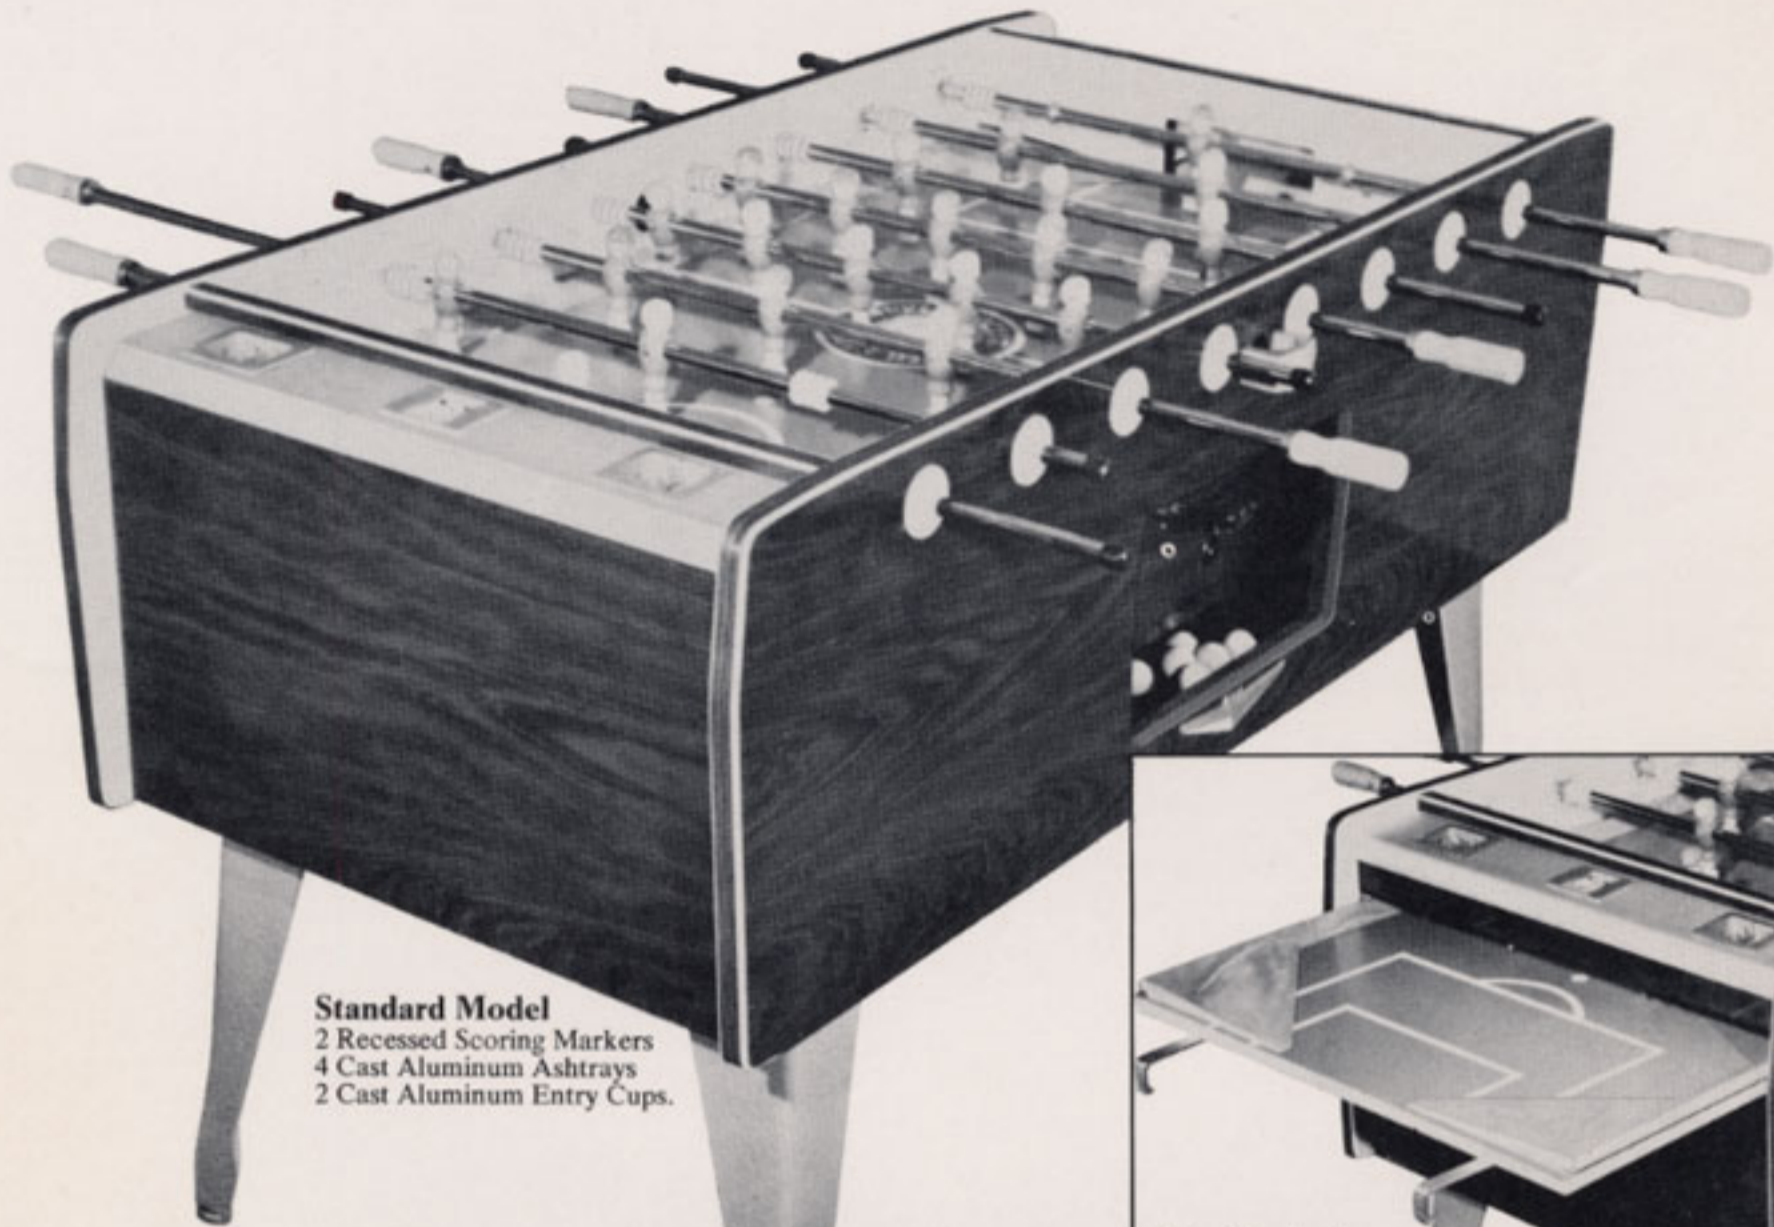

"SUPER-SOCCER"

Standard Model
2 Recessed Scoring Markers
4 Cast Aluminum Ashtrays
2 Cast Aluminum Entry Cups.