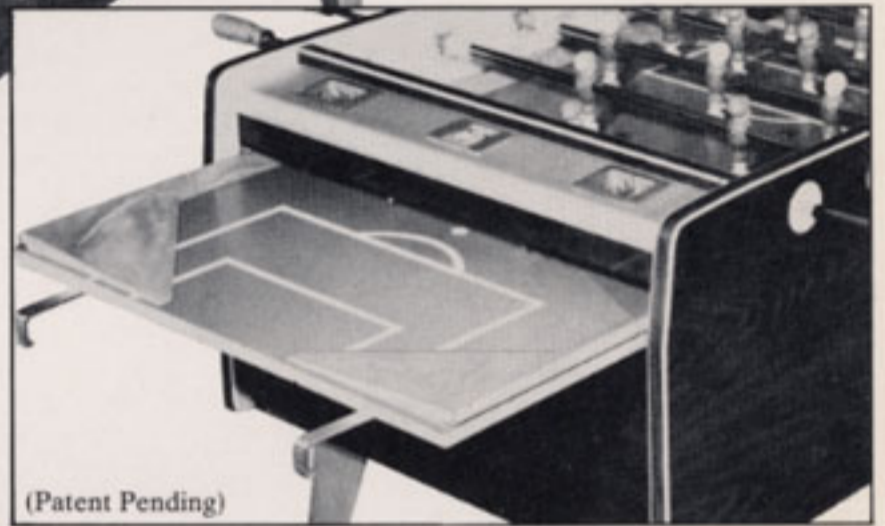

AN OPEN & SHUT CASE

The Difference is a Small Service Door.

New, one-piece design!
No more lifting of top.

The new service door of our Standard Model allows the entire playing field to slide out (patent pending), enabling operator to service mechanism in record time.

This new, sturdy, one-piece design gives you the strongest possible unit, able to withstand any abuse or pressure.

No lifting of cumbersome top.
No hinge problem.
No lock problem.
No problem with manikins when cleaning playfield.

Playfield

74lb., high density impregnated melamine playfield that is absolutely warp-proof. Trim is two-tone woodgrain vinyl.

Exclusive Kaye Features

All Super-Soccer tables come equipped with an easily accessible recessed cash box that does not require lifting of top for collections.

Tables come with cast aluminum legs and rubber bottom leg levelers, a built-in ball return, cast aluminum ashtrays, and a recessed coin chute.

Unbreakable, realistically decorated vinyl or wood players. Hollow acetate, solid plastic or cork balls are available.

Chrome-plated steel rods with a 1/8" wall thickness (wooden handles) ride on nylon bearings and have unbreakable nylon or steel springs.

Cabinet ends are constructed of 16 gauge steel and are bolted to sides for superior strength. This is the only soccer table in the world featuring steel constructed ends.

Exclusive Optional Feature

This rod bearing looks just like our standard rod bearing but there are ten small differences.

Ten precision steel ball bearings built into these bushings make "SuperSoccer" the fastest table soccer game in the world! Rods turn and move back and forth with unbelievable speed—without the use of lubricant.

With this new optional super bearing players can now make special power shots that propel the ball at unbelievable speeds and add excitement to every play.

Distributed by

MADE IN THE U.S.A. BY:

Irving Kaye Co. Inc.

363 Prospect Place, Brooklyn, N.Y. 11238 STerling 3-1200

ROBERT JONES INTERNATIONAL, I. J.
601 Thompson Road North
Syracuse, New York 13211