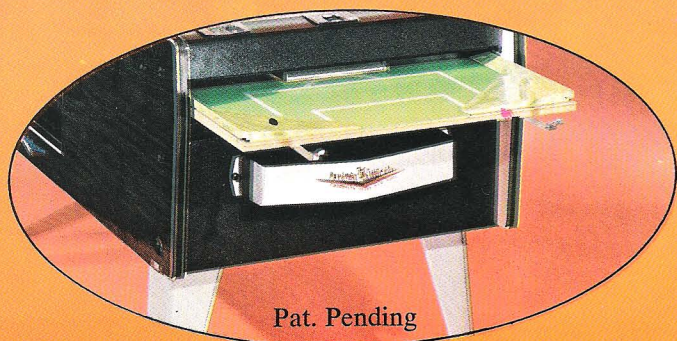

The TEXAS RANGER has come to town

This table features the same rugged construction as our now famous Standard Super Soccer, including our patent-pending slide-out playfield.

Pat. Pending

Overall Size: 61" x 29" x 35"
Playing Area: 26 $\frac{3}{4}$ " x 46 $\frac{3}{4}$ "
Weight: 275 lbs.

What's so different about the Texas Ranger?

PLAYFIELD

- Special texture tempered glass.
- Totally different ball action due to textured surface.
- Official playfield design screened under glass.

MEN

- Special compound, rigid, plastic men.
- Foot of men are perfectly flat on bottom and sides for exceptional ball control.
- Weight distribution of men allows for fantastic power shots.
- Counterbalanced men Available as option.