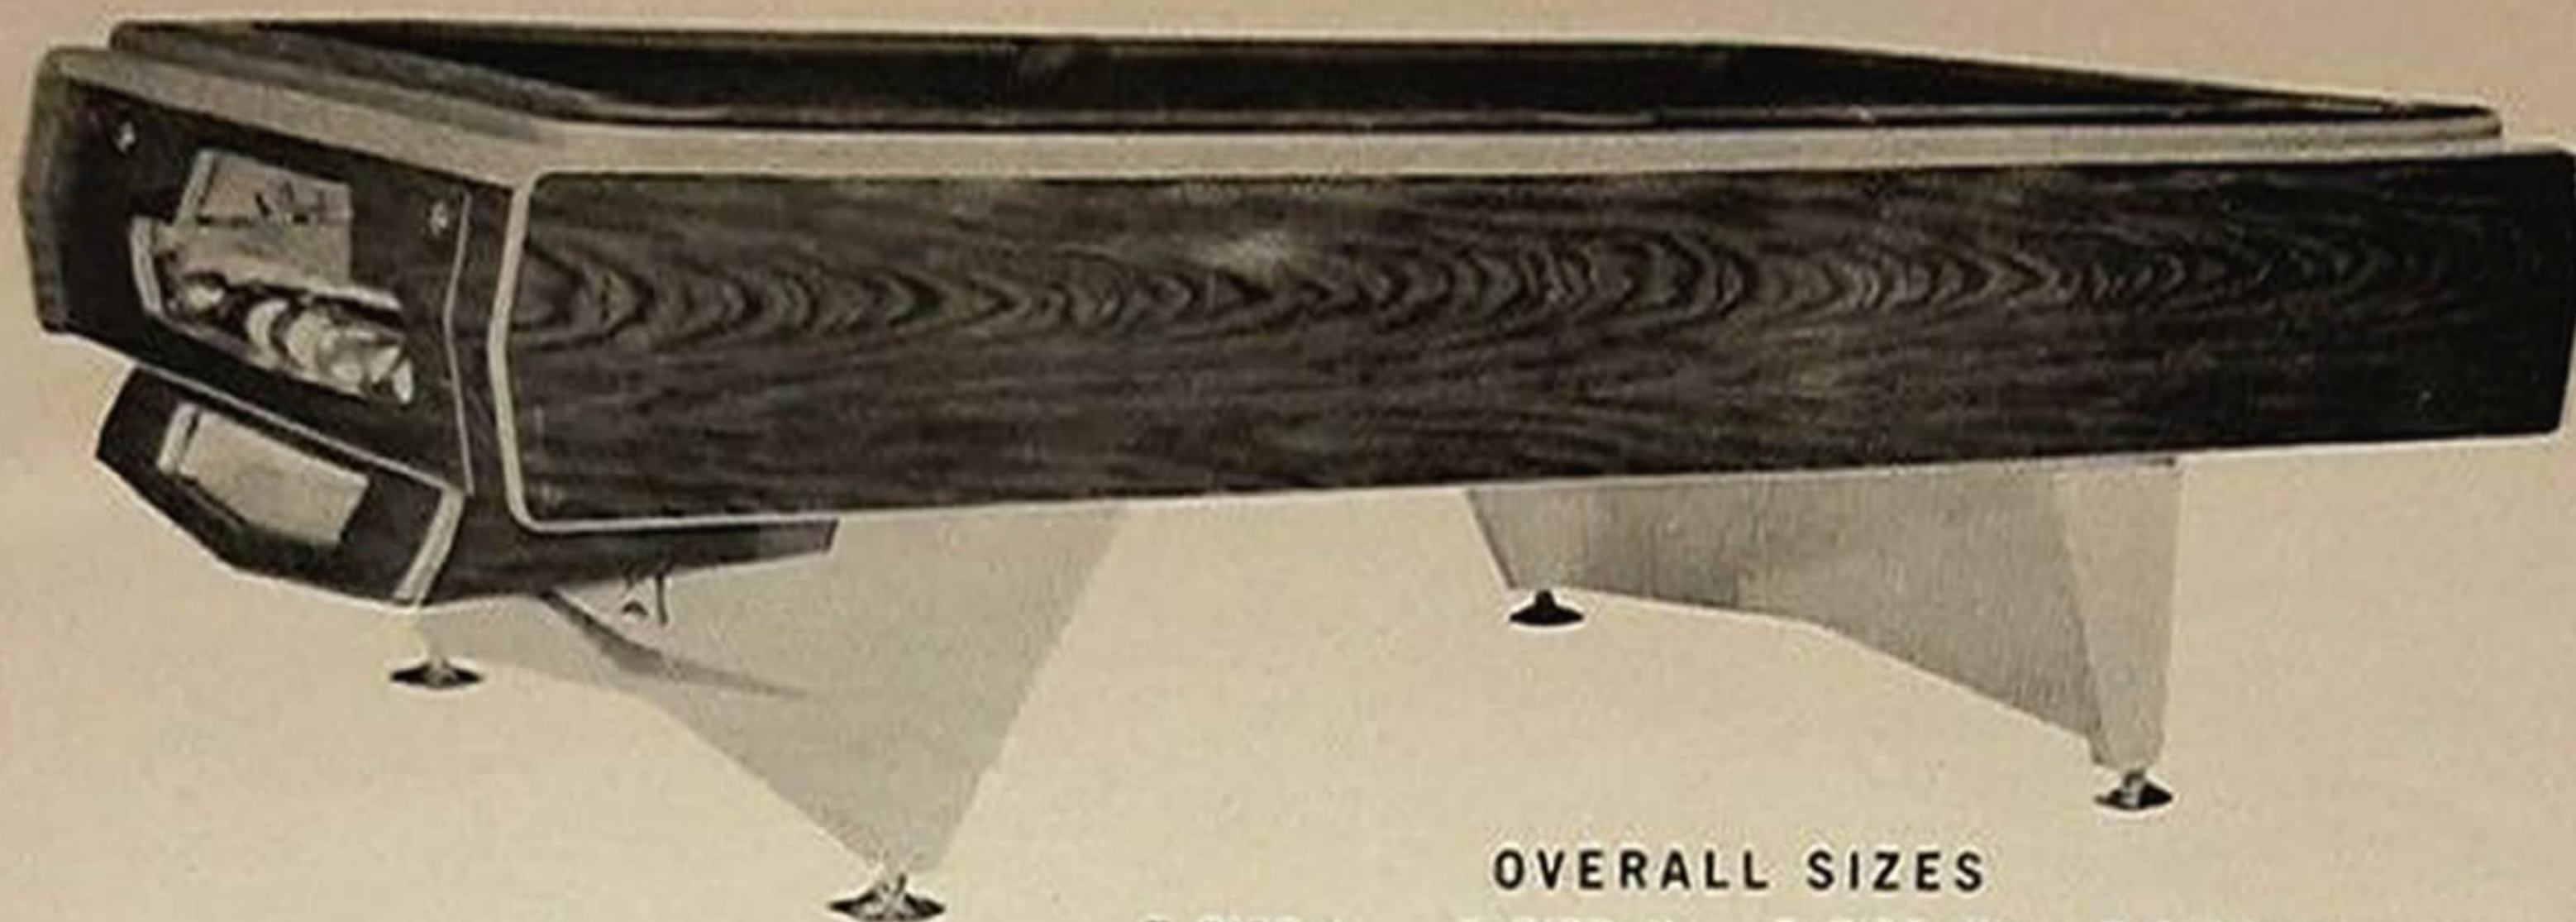

Get the Word—on the ALL NEW

DE LUXE

Thunderbird

OVERALL SIZES

T BIRD I	T BIRD II	T BIRD III	T BIRD IV
83 X 46	91 X 48	96 X 53	108 X 58

The ultimate in coin-operated pool tables—the NEW standard against which all others must now be measured. NEW flat sided, double reinforced design for ease of handling and years of dependable service, in black oak formica—for good looks and durability.

The all new, deluxe THUNDERBIRD is loaded with ultra-new features to provide you with the most profitable, trouble-free operation.

- **NEW!** Reinforced, extra-rugged "Swing-a-Way" legs.
- **NEW!** Large diameter die cast leg levelers designed to hold up to 5 times the weight of our heaviest table.
- **NEW!** Extra quality billiard cloth, extensively tested to assure longest possible wear. Entire mechanism contained in compact pull-out drawer. Front panel of drawer and internal bulkhead made of $\frac{3}{4}$ " Birch plywood with NEW extra thick lock cam. And as always, cue ball locks in at end of game.

EXTRA SPECIAL FEATURE:

Our revolutionary new cushion is without a doubt the fastest cushion in the business today. We spent a lot of time developing this cushion and are proud to say that it is a "KAYE" exclusive. Cushions are held to top frame by hex head slotted machine screws. Aluminum molding hides all screws. A simple spline also holds the cushion to the top frame so that it cannot shift in shipping.

Available with 2 3/8" or 2 5/16" cue ball.

Make Sales
"jump"

Make Profits
"bounce"