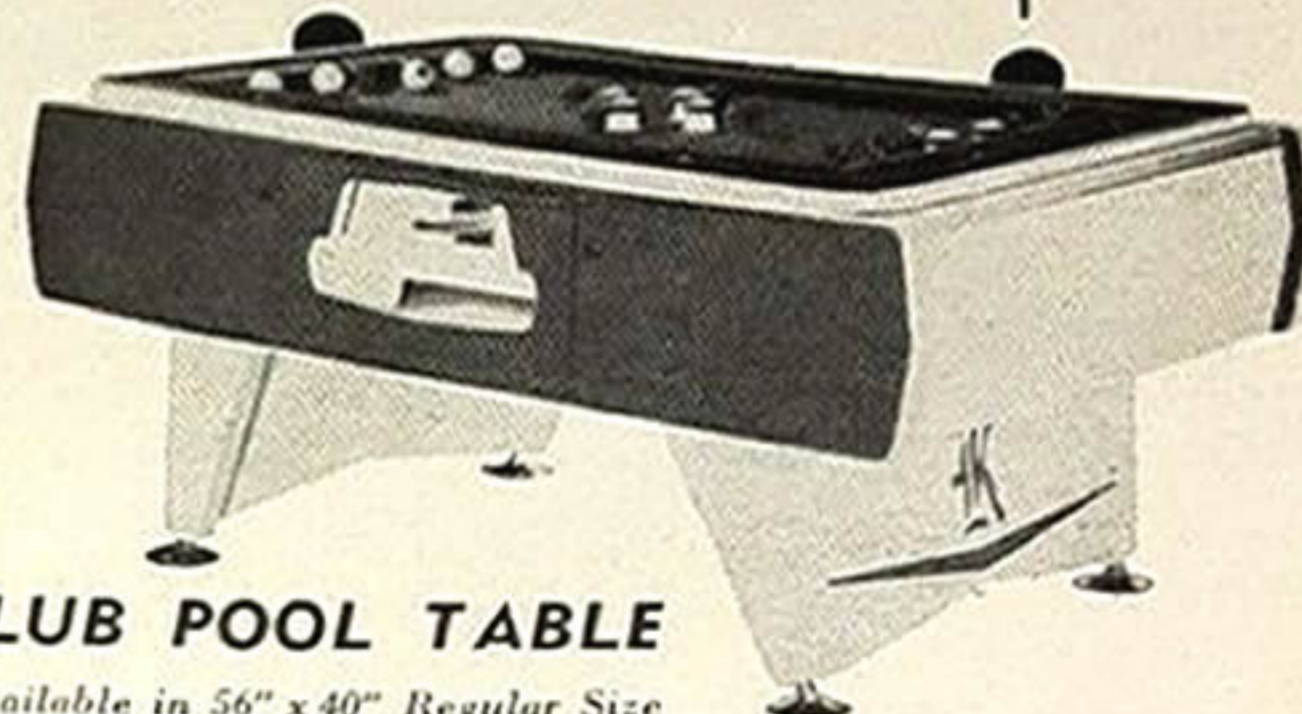

### OVERALL SIZES

T BIRD I	T BIRD II	T BIRD III	T BIRD IV
83 X 46	91 X 48	96 X 53	108 X 58

The ultimate in coin-operated pool tables—the NEW standard against which all others must now be measured. NEW flat sided, double reinforced design for ease of handling and years of dependable service, in black oak formica—for good looks and durability.

The all new, deluxe THUNDERBIRD is loaded with ultra-new features to provide you with the most profitable, trouble-free operation.

- NEW!** Reinforced, extra-rugged "Swing-a-Way" legs.
- NEW!** Large diameter die cast leg levelers designed to hold up to 5 times the weight of our heaviest table.
- NEW!** Extra quality billiard cloth, extensively tested to assure longest possible wear. Entire mechanism contained in compact pull-out drawer. Front panel of drawer and internal bulkhead made of  $\frac{3}{4}$ " Birch plywood with NEW extra thick lock cam. And as always, cue ball locks in at end of game.

### EXTRA SPECIAL FEATURE:

Our revolutionary new cushion is without a doubt the fastest cushion in the business today. We spent a lot of time developing this cushion and are proud to say that it is a "KAYE" exclusive. Cushions are held to top frame by hex head slotted machine screws. Aluminum molding hides all screws. A simple spline also holds the cushion to the top frame so that it cannot shift in shipping.

Available with 2 3/8" or 2 5/16" cue ball.

Make Sales  
"jump"

Make Profits  
"bounce"

**KLUB POOL TABLE**

Available in 56" x 40" Regular Size  
or 77" x 45" Jumbo Size

Call us today for the name of your nearest distributor.