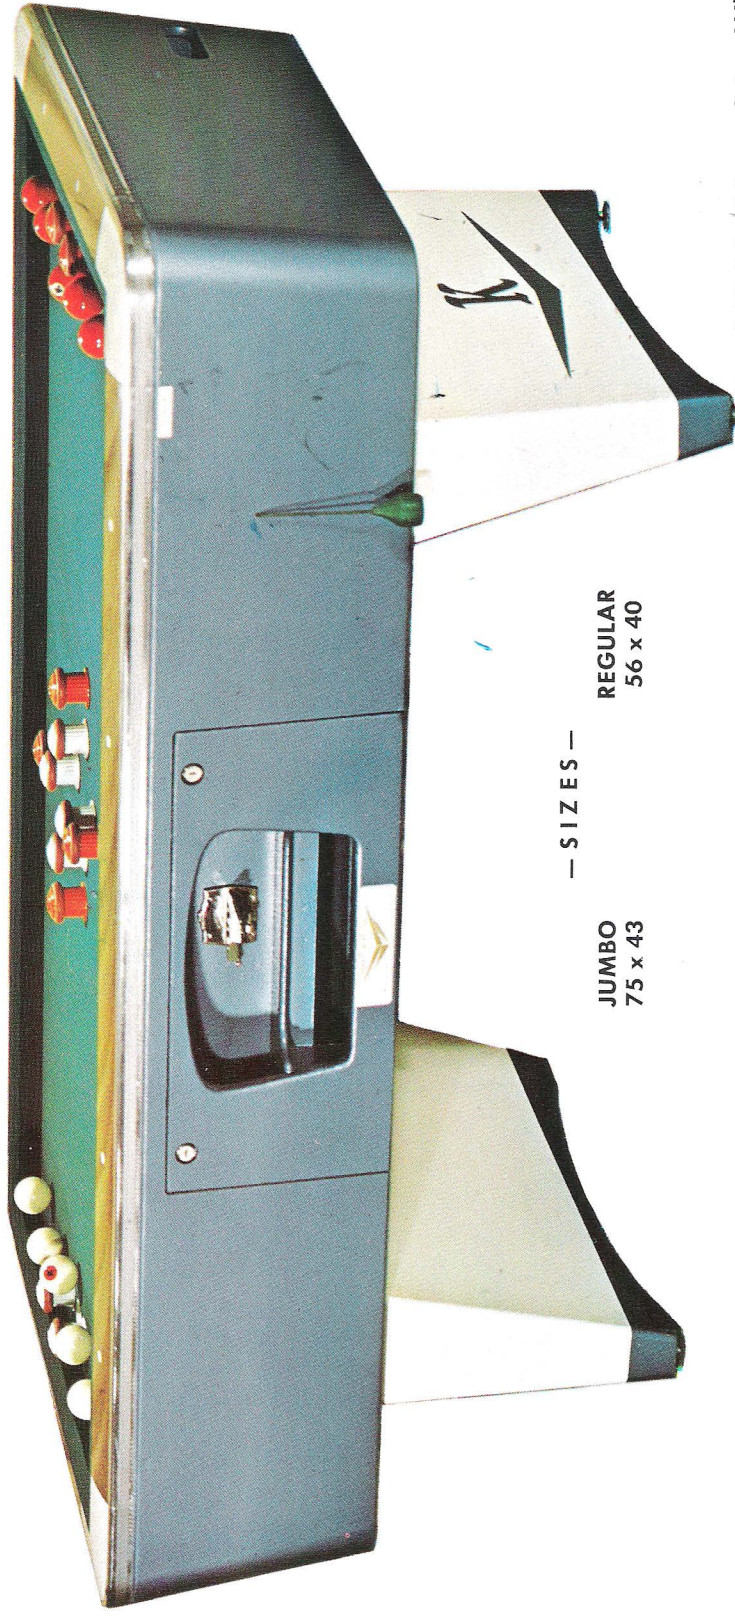

# Club Pool

— SIZES —

JUMBO  
75 x 43

REGULAR  
56 x 40

- Recessed Removable Drawer and Coin Chute
- Drawer Pulls Out for Easy Access to Mechanism
- Cabinet is Finished in an Eye Appealing Iridescent Blue
- Extruded Aluminum Molding Between Cabinet and Top Frame — No Screws Showing
- The All Formica Top Frame Compliments the Cabinet, with its Teak Wood Finish Highlighted by White Corners
- The Legs are Tapered and Finished in a Crisp White with Blue Trim
- Slip in Legs Make Installation a Snap
- Molded Rubber Chalk Holder
- Lively Metal Bumpers Add to the Action of This Thrill Packed Game
- ABT Coin Chutes Used Exclusively
- Equipped with First Quality Balls, Sticks and Cloth